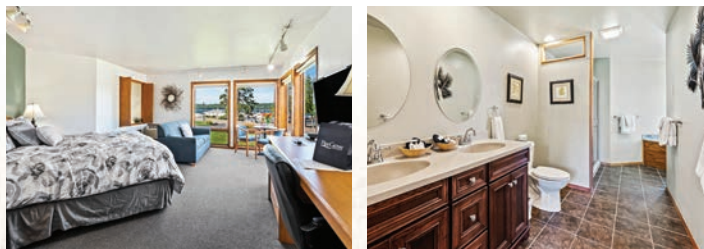

# Located on Door County's Majestic Shoreline in the Heart of Ephraim

As one of the largest waterfront resorts in Ephraim, Wisconsin with unparalleled views of Eagle Harbor, we offer personalized service, top notch accommodations and picture perfect grounds. Pine Grove Resort's atmosphere is casual, relaxed, and friendly. With our private waterfront and gazebo, pool room, fitness room, a private gathering space, fire pits and BBQ grills all on one property, groups and families will make memories to cherish for a lifetime. Come relax, unwind & enjoy the beauty and adventures of Door County and The Pine Grove Resort!

## Family Suite

For that large family vacation or reunion our Family Suite is your home away from home. This 2,000+ sq. ft. suite with commanding views of Eagle Harbor, includes 2 full bathrooms, a full kitchen, dining room with breakfast bar, living room with wood burning fireplace and 4 bedrooms.

## Standard Rooms

Our "standard" rooms are anything but standard. Because of our unique design, all but a few rooms which overlook the woods, have a beautiful view of the water from your private balcony. Our oversized, rooms are available in either two queen beds or a choice of a single queen or king size bed with a sofa bed. In addition, each room has a refrigerator, microwave, coffee maker, cable tv, free wireless internet, individual climate controls and complimentary popcorn and bottled water.

## Specialty Suite

A honeymoon, anniversary, or any occasion will become a special memory in our Specialty Suites. Enjoy the extraordinary view of Eagle Harbor from the living area. Recline in your private Jacuzzi as you watch the sunset over the water or cozy up in your king sized bed. We can also put together a romantic basket filled with wine, chocolates, and/or flowers to make your special occasion even more memorable.